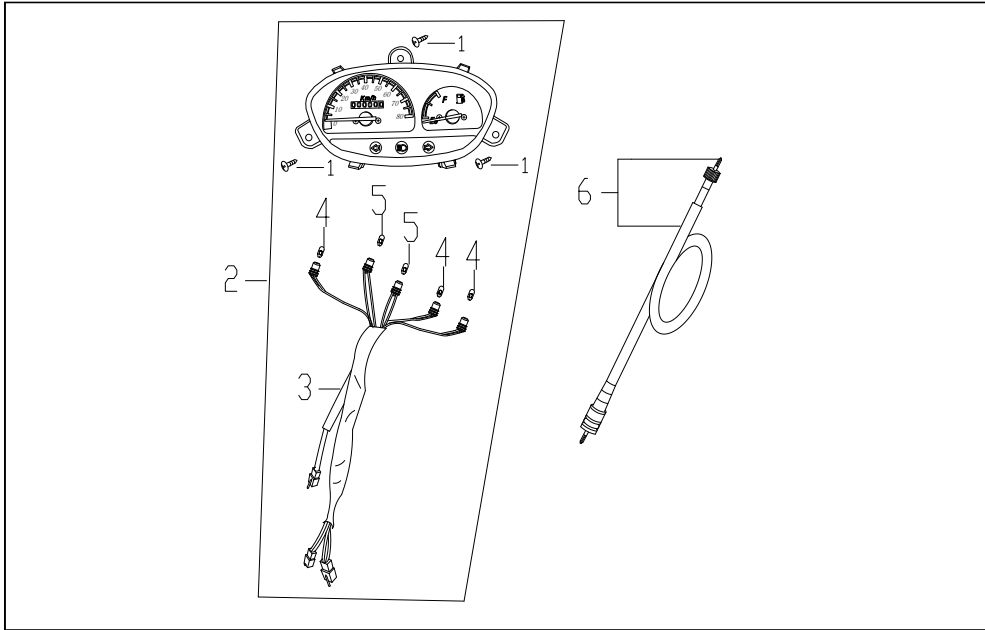

New Sprint #6

Diagram Number	Part Number (YONGFU, Vin starts with LLO)	Part Number (JIAJUE, Vin starts with LLP)	Description
1	93401-42012-03-Y	93401-42012-03-Y	Tapping Screw 4.2 x 12
2	37200-FY-A000-YF	37200-FY-A000-J	Speedometer Cluster
3	Must Buy Assembly	Must Buy Assembly	Instrument line
4	Must Buy Assembly	Must Buy Assembly	Instrument lighting lighting (12V/1.7W)
5	Must Buy Assembly	Must Buy Assembly	Steering indicating lamp (12V/3.4W)
6	44830-QG-9000-JL-YF	44830-QG-9000-JH-J	Speedometer Cable

New Sprint #7

Diagram Number	Part Number (YONGFU, Vin starts with LLO)	Part Number (JIAJUE, Vin starts with LLP)	Description
281	3780A-QG-9000-J	3780A-QG-9000-J	Fuel Float
282	37802-F8-9000-Y	37802-F8-9000-Y	Fuel Gasket
283	37801-F8-9000-Y	37801-F8-9000-Y	Fuel Float Gasket
284	17500-QG-9000-J	17500-QG-9000-J	Fuel Tank
285	92101-06012-03-Y	92101-06012-03-Y	Bolt Flange 6x12
286	17551-KY-9000-J	17551-KY-9000-J	Fuel Guide Plate
287	95201-06000-03-Y	95201-06000-03-Y	Nut Flange 6mm
288	17550-KY-9000-J	17550-KY-9000-J	Fuel Rubber
289	GST2018F350084	GST2018F350084	Fuel Line
291	GST2018F350091	GST2018F350091	Fuel Petcock
292	GST2018F350084	GST2018F350084	Fuel Line
293	GST2018F350090	GST2018F350090	Fuel Filter
294	GST2018F350086	GST2018F350086	Vacuum Line
295	GST2018F350084	GST2018F350084	Fuel Line
296	19411-F8-9000-Y	19411-F8-9000-Y	Hose Clip
297	19411-F8-9000-Y	19411-F8-9000-Y	Hose Clip
298	90017-KY-9000-J	90017-KY-9000-J	SPG Fuel Tube 1
299	90018-KY-9000-J	90018-KY-9000-J	SPG Fuel Tube 2