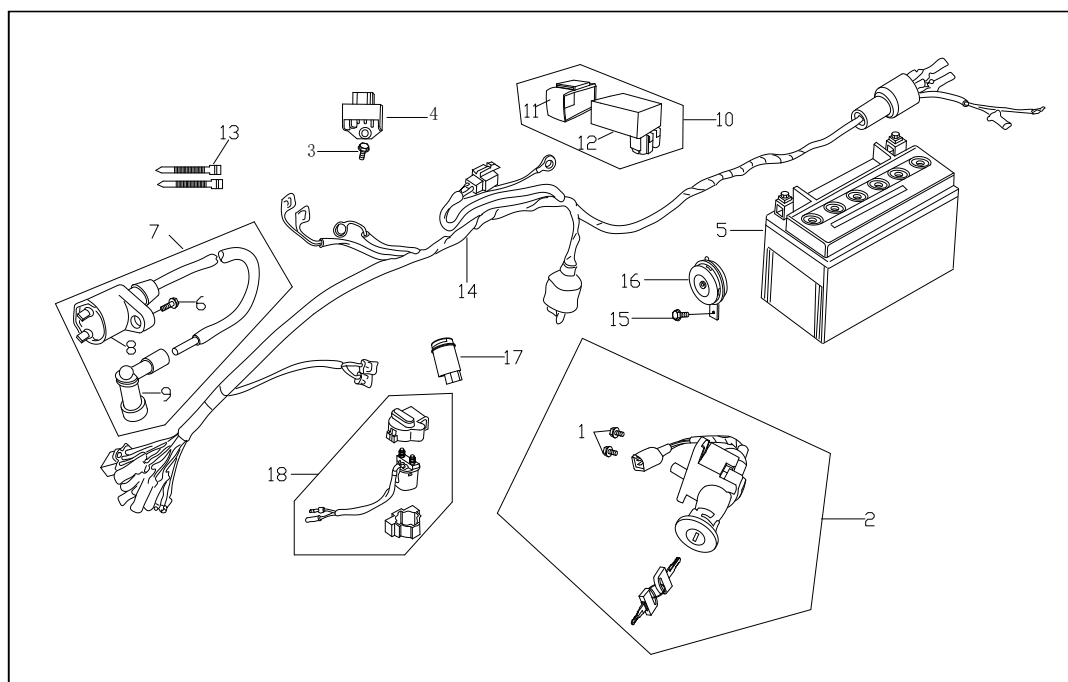

New Sprint #8

Diagram Number	Part Number (YONGFU, Vin starts with LLO)	Part Number (JIAJUE, Vin starts with LLP)	Description
1	92101-06020-03-Y	92101-06020-03-Y	Bolt Flange 6x20
2	35010-QG-9000-JL-J	35010-QG-9000-JL-J	Ignition Set
3	92101-06012-03-Y	92101-06012-03-Y	Bolt Flange 6x12
4	31600-DGW-E000-J	31600-DGW-E000-J	Voltage Regulator
5	GST2018F350116	GST2018F350116	Battery
6	92101-06020-03-Y	92101-06020-03-Y	Bolt Flange 6x20
7	GST2018F350079	GST2018F350079	Ignition Coil Assembly
8	Must buy Assembly	Must buy Assembly	Must buy Assembly
9	Must buy Assembly	Must buy Assembly	Must buy Assembly
10	GST2018F350077	GST2018F350077	CDI
11	Must buy Assembly	Must buy Assembly	Must buy Assembly
12	Must buy Assembly	Must buy Assembly	Must buy Assembly
13	90006-F8-9000-Y	90006-F8-9000-Y	Wiring Strap
14	33100-QG-9000-JL-YF	33100-QG-9000-JL-J	Main Wiring Harness
15	92101-06012-03-Y	92101-06012-03-Y	Bolt Flange 6x12
16	GST2018F350074	GST2018F350074	Horn
17	KM2018Pollo0075	KM2018Pollo0075	Turn Signal Relay
18	GST2018F350076	GST2018F350076	Starter solenoid