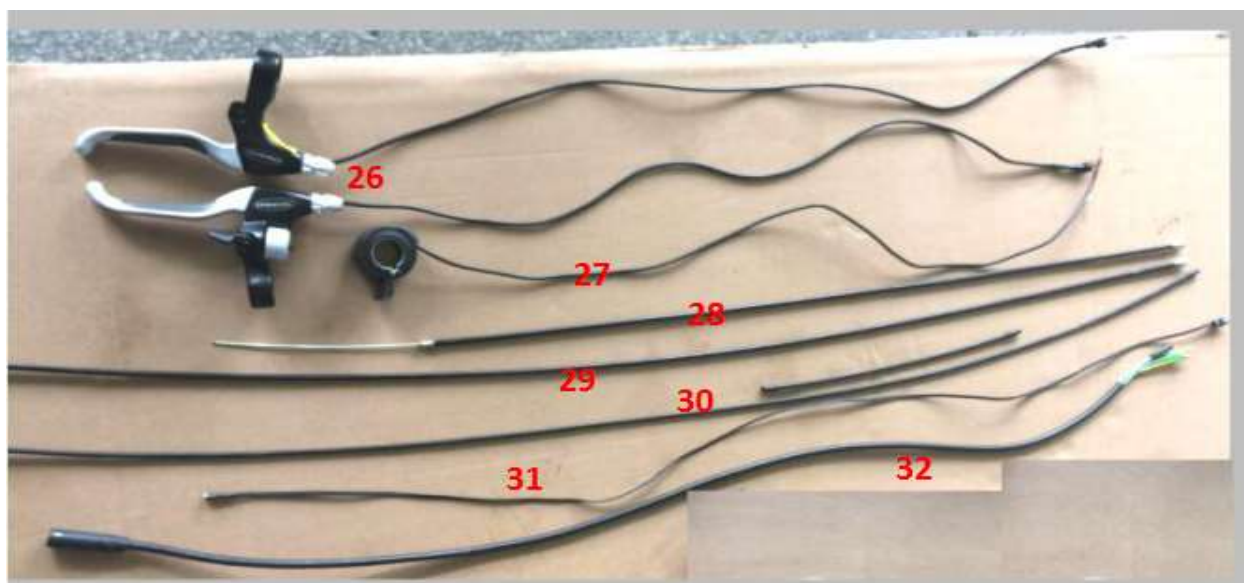

ITEM NO	PARTS NAME	BINTELLI PART NO.	SPECIFICATION
26	Brake Lever	BB-156	Tektro, Left
	Brake Lever	BB-156-Right	Tektro, Right
27	Thumb Throttle	BB-20	Wuxing, Long cord, Rectangle clip connector
	Thumb Throttle	BB-20-B1	Wuxing, Short cord, Circle connector
28	Front Brake Line	BB-35	Wuxing
29	Rear Brake Line	BB-36	Wuxing
30	Transmission Cable Housing	BB-37	Black rubber housing for the transmission cable
31	N/A	N/A	Comes with BB-196
32	Motor Cable	BB-152-1	Cable that connects the motor to the controller.

Not Shown Wire Harness

BB-561