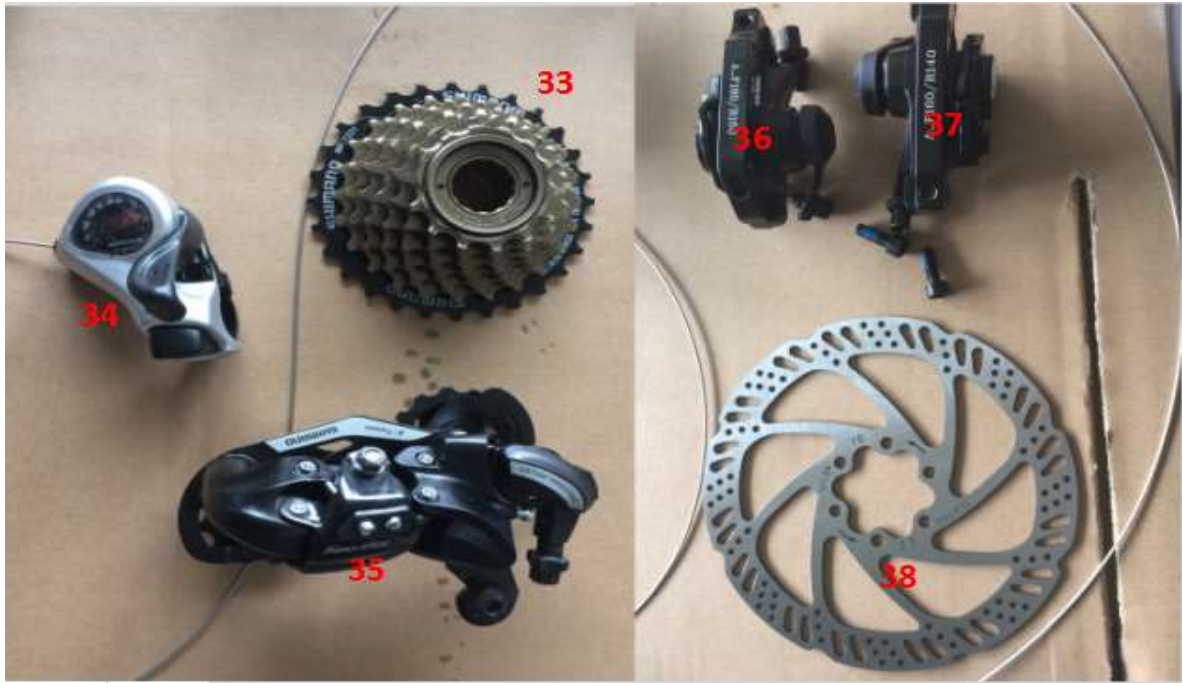

ITEM NO	PARTS NAME	BINTELLI PART NO.	SPECIFICATION
33	Cassette	BB-29	Shimano
34	Shifter with Transmission cable	BB-30	Shimano,7speed, Comes with tranmission cable
35	Derailleur	BB-31	Shimano,7speed,TX55
Not Shown	Derailleur Bracket	BB-498	Bracket that holds Derailleur to bike
36	Rear Disk Brake	BB-147	Tektro
37	Front Disk Brake	BB-148	Tektro
Not Shown	Brake Pad Set	BB-407	Set of 2 pads
38	Brake Rotor (Disk)	BB-455	Tektro,160mm