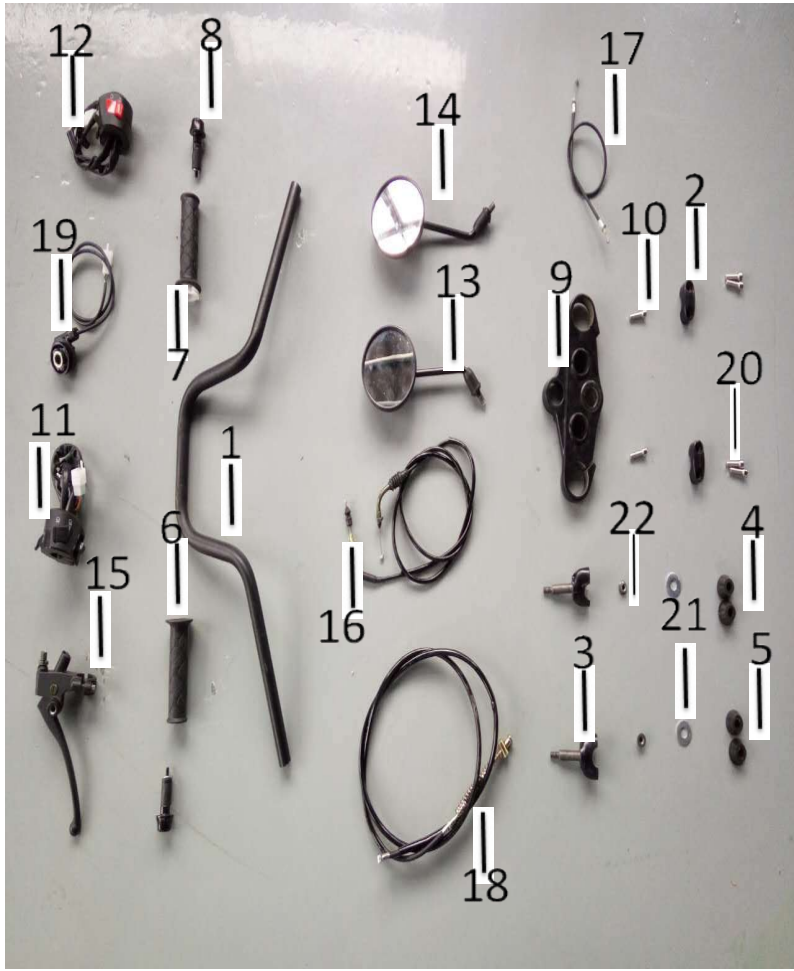

## F2: SHOCK ABSORBER

No	Part Number (Vin starts with LLO)	Part Number (Vin starts with LLP)	Description	Qty
1	JHM30201	JHM30201	Triple Tree	1
2	JHM30202	JHM30202	Triple Tree Bearings	1
3	GST30203	JHM30203	Right Shock Absorber	1
4	GST30204	JHM30204	Left Shock Absorber	1
5	GST30205	JHM30205	Rear Shock Absorber	1
6	JHM30206	JHM30206	Rear Shock Absorber Bolt	1
7	JHM30207	JHM30207	Rear Shock Absorber Nut	1
8	JHM30208	JHM30208	Front Wheel Axle	1
9	JHM30209	JHM30209	Front Wheel Axle Bushine	1
10	JHM30210	JHM30210	Front Wheel Axle Cap	1
11	GST30211	JHM30211	Ignition lock Set	1
12	GST30212	JHM30212	Muffler	1
13	JHM30213	JHM30213	Front Brake Assembly	1
14	JHM30214	JHM30214	Brake Hose Clip	1
15	JHM30215	JHM30215	Steering Stem Nut	1
	JHM30216	JHM30216	Muffler Cover	1
	JHM30217	JHM30217	Bent Pipe	1

### F3: HANDLE BAR AND SWITCH

No	Part Number (Vin starts with LLO)	Part Number (Vin starts with LLP)	Description	Qty
1	JHM30301	JHM30301	Handlebar	1
2	JHM30302	JHM30302	Upper Handlebar Clamp	2
3	JHM30303	JHM30303	Lower Handlebar Clamp	2
4	JHM30304	JHM30304	Beast Handlbar Clamp Rubber	2
5	JHM30304	JHM30304	Beast Handlbar Clamp Rubber	2
6	JHM30306	JHM30306	Left Grip	2
7	JHM30307	JHM30307	Right Grip (Throttle Grip)	1
8	JHM30308	JHM30308	Balance Weight	1
9	JHM30309	JHM30309	Upper Triple Tree Plate	1
10	JHM30310	JHM30310	Upper Triple Tree Bolt	1
11	GST30311	JHM30311	Left Switch Assembly	1
12	GST30312	JHM30312	Right Switch Assembly	1
13	JHM30313	JHM30313	Left Mirror	1
14	JHM30314	JHM30314	Right Mirror	1
15	GST30315	JHM30315	Beast Rear Brake Lever Assembly	1
16	JHM30316	JHM30316	Throttle Cable	1
17	JHM30317	JHM30317	Seat Lock Cable	1
18	JHM30318	JHM30318	Rear Brake Cable	1
19	JHM30319	JHM30319	Speedometer Wire and Gear Assembly	1
20	JHM30320	JHM30320	Bar Clamp Bolt	4
21	JHM30321	JHM30321	Bar Clamp Washer	2
22	JHM30322	JHM30322	Bar Clamp Nut	2