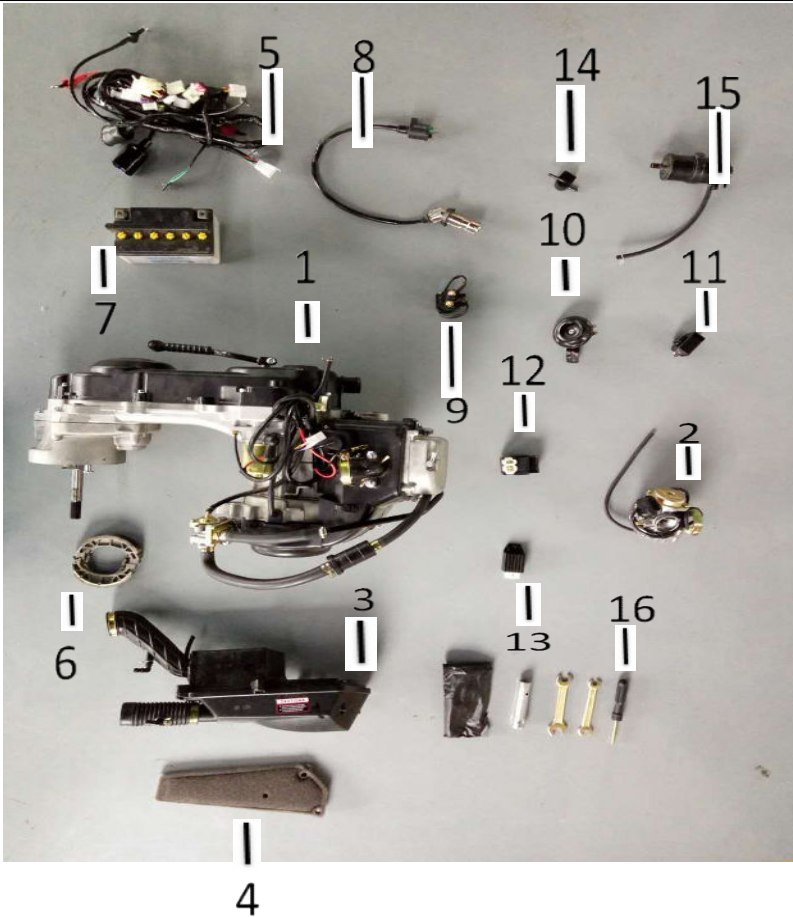

F7: ENGINE

No	Part Number (Vin starts with LLO)	Part Number (Vin starts with LLP)	Description	Qty
1	JHM30701	JHM30701	Engine	1
2	Carburetor-1-J	Carburetor-1-J	49cc Carburetor	1
3	GST30703	GST2018F350094	Air Box	1
4	GST30704	17211-B08-9100-J	Air Filter element	1
5	GST30705	JHM30705	MAIN CABLE	1
6	4312A-DGW-9000-J	4312A-DGW-9000-J	Brake Shoes	1
7	GST2018F350116	GST2018F350116	Battery	1
8	GST2018F350079	GST2018F350079	Ignition Coil	1
9	GST2018F350076	GST2018F350076	Starter Solenoid	1
10	GST2018F350074	GST2018F350074	Horn	1
11	KM2018Pollo0075	KM2018Pollo0075	Flasher Relay	1
12	GST2018F350077	GST2018F350077	CDI	1
13	GST2018F350075	31600-DGW-E000-J	Voltage Regulator	1
14	17560-AEA1-0000	17560-AEA1-0000	Dumping Valve	1
15	JHM30715	JHM30715	Carbon Tank	1
16	KW2017TR0119	KW2017TR0119	Tool kit	1
	JHM30717	JHM30717	Battery Tie Down (not imaged)	1