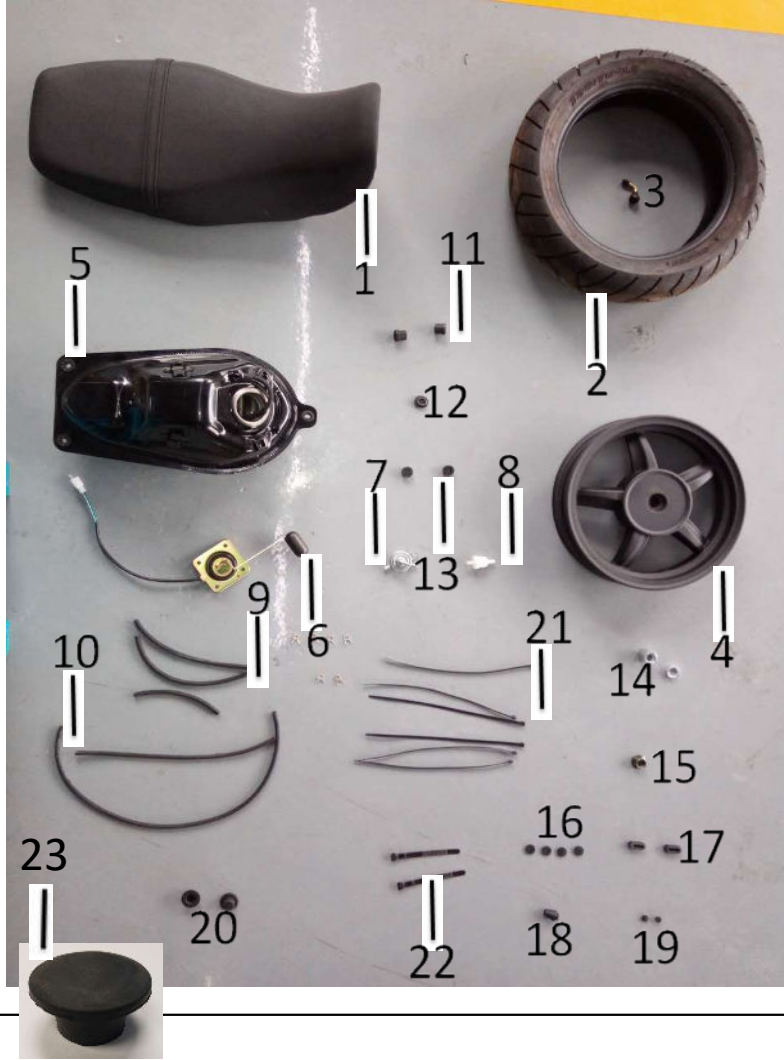

F4: Seat and Fuel Tank and Wheels

No	Part Number (Vin starts with LLO)	Part Number (Vin starts with LLP)	Description	Qty
1	JHM30401	JHM30401	Seat	1
2	GST30402	GST2018F350060	Rear Tire	1
3	GST2018F350062	GST2018F350062	Valve Stem	1
4	JHM30404	JHM30404	Rear Rim (Wheel)	1
5	JHM30405	JHM30405	Fuel Tank	1
6	JHM30406	JHM30406	Fuel Sensor	1
7	GST2018F350091	GST2018F350091	Fuel Petcock	1
8	GST2018F350090	GST2018F350090	Fuel Filter (In-Line)	1
9	GST2018F350084	GST2018F350084	Fuel Line	3
10	GST2018F350086	GST2018F350086	Vacuum Line	2
11	JHM30411	JHM30411	Fuel Tank Front Rubber	2
12	JHM30412	JHM30412	Fuel Tank Cover Rubber	1
13	JHM30413	JHM30413	Fuel Tank Rear Rubber	2
14	JHM30414	JHM30414	Rear Wheel Bushing	2
15	JHM30415	JHM30415	Rear Nut	1
16	JHM30416	JHM30416	Left and Right Cover Ring	4
17	JHM30417	JHM30417	Left and Right Protection Rubber Ring	2
18	JHM30418	JHM30418	Rear License Plate Fixing Rubber	1
19	JHM30419	JHM30419	Upper Block Water Proof Rubber	4
20	JHM30420	JHM30420	Headlight Fixing Rubber	2
21	JHM30421	JHM30421	Tie	6
22	JHM30422	JHM30422	Tie	2
23	JHM30425	JHM30425	Rear Wheel Shaft Cap	1