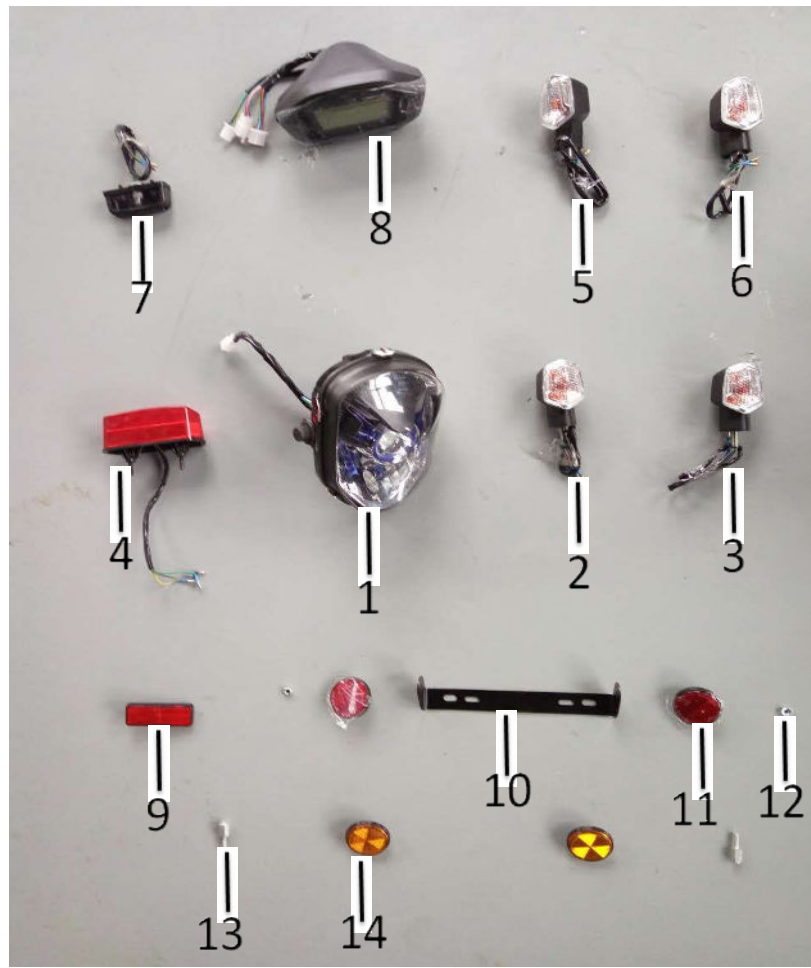

F8: LIGHTS AND METER

No	Part Number (Vin starts with LLO)	Part Number (Vin starts with LLP)	Description	Qty
1	JHM30801	JHM30801	Headlight Assembly	1
2	JHM30802	JHM30802	Front Left Turn Signal	1
3	JHM30803	JHM30803	Front Right Turn Signal	1
4	JHM30804	JHM30804	Rear Brake Light	1
5	JHM30805	JHM30805	Rear Left Turn Signal	1
6	JHM30806	JHM30806	Rear Right Turn Signal	1
7	JHM30807	JHM30807	License Plate Light	1
8	JHM30808	JHM30808	Speedometer	1
9	GST2018F350037	GST2018F350037	Reflector (Red Rectangle)	1
10	GST2018F350038	GST2018F350038	License Plate Bracket	1
11	JHM30811	JHM30811	Reflector (Red Round)	2
12	JHM30812	JHM30812	Reflector Nut	2
13	JHM30813	JHM30813	Reflector Cap	2
14	GST2018F350035	GST2018F350035	Reflector (Orange, Round)	2
	34901-F35-9000-Y	34901-F35-9000-Y	Headlight Bulb	1