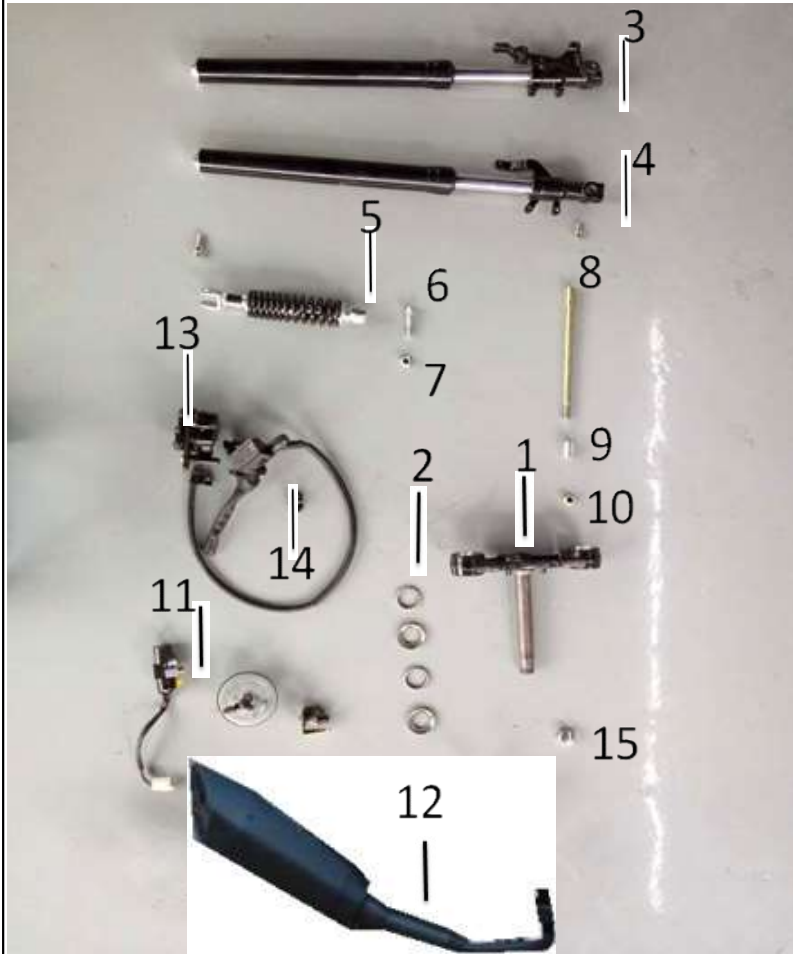

## F2: SHOCK ABSORBER

No	Part Number (Vin starts with LLO)	Part Number (Vin starts with LLP)	Description	Qty
1	JHM30201	JHM30201	Triple Tree	1
2	JHM30202	JHM30202	Triple Tree Bearings	1
3	GST30203	JHM30203	Right Shock Absorber	1
4	GST30204	JHM30204	Left Shock Absorber	1
5	GST30205	JHM30205	Rear Shock Absorber	1
6	JHM30206	JHM30206	Rear Shock Absorber Bolt	1
7	JHM30207	JHM30207	Rear Shock Absorber Nut	1
8	JHM30208	JHM30208	Front Wheel Axle	1
9	JHM30209	JHM30209	Front Wheel Axle Bushine	1
10	JHM30210	JHM30210	Front Wheel Axle Cap	1
11	GST30211	JHM30211	Ignition lock Set	1
12	GST30212	JHM30212	Muffler	1
13	JHM30213	JHM30213	Front Brake Assembly	1
14	JHM30214	JHM30214	Brake Hose Clip	1
15	JHM30215	JHM30215	Steering Stem Nut	1
	JHM30216	JHM30216	Muffler Cover	1
	JHM30217	JHM30217	Bent Pipe	1

### F3: HANDLE BAR AND SWITCH

No	Part Number (Vin starts with LLO)	Part Number (Vin starts with LLP)	Description	Qty
1	JHM30301	JHM30301	Handlebar	1
2	JHM30302	JHM30302	Upper Handlebar Clamp	2
3	JHM30303	JHM30303	Lower Handlebar Clamp	2
4	JHM30304	JHM30304	Beast Handlbar Clamp Rubber	2
5	JHM30304	JHM30304	Beast Handlbar Clamp Rubber	2
6	JHM30306	JHM30306	Left Grip	2
7	JHM30307	JHM30307	Right Grip (Throttle Grip)	1
8	JHM30308	JHM30308	Balance Weight	1
9	JHM30309	JHM30309	Upper Triple Tree Plate	1
10	JHM30310	JHM30310	Upper Triple Tree Bolt	1
11	GST30311	JHM30311	Left Switch Assembly	1
12	GST30312	JHM30312	Right Switch Assembly	1
13	JHM30313	JHM30313	Left Mirror	1
14	JHM30314	JHM30314	Right Mirror	1
15	GST30315	JHM30315	Beast Rear Brake Lever Assembly	1
16	JHM30316	JHM30316	Throttle Cable	1
17	JHM30317	JHM30317	Seat Lock Cable	1
18	JHM30318	JHM30318	Rear Brake Cable	1
19	JHM30319	JHM30319	Speedometer Wire and Gear Assembly	1
20	JHM30320	JHM30320	Bar Clamp Bolt	4
21	JHM30321	JHM30321	Bar Clamp Washer	2
22	JHM30322	JHM30322	Bar Clamp Nut	2