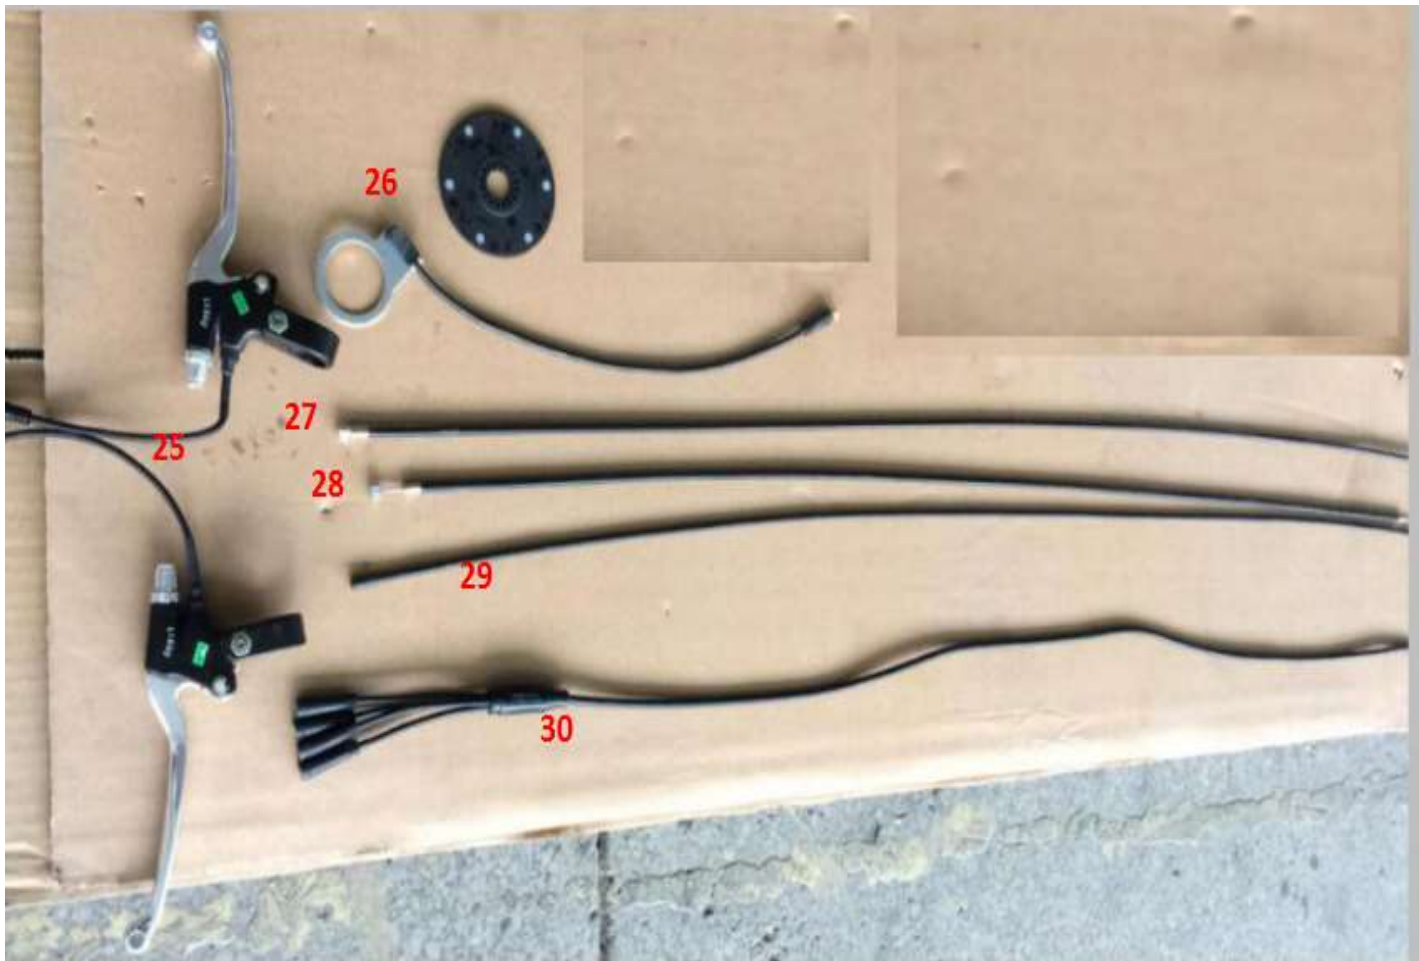

20

21

22

23

24

ITEM NO.	PARTS NAME	BINTELLI NO.	SPECIFICATION
20	Chain	BB-61	
21	B.B. Axle	BB-51	
22	Crank	BB-52	52teeth
23	Pedal Set (left and right)	BB-176	alluminum, black
24	Kick Stand	BB-145	black

ITEM NO.	PARTS NAME	BINTELLI NO.	SPECIFICATION
25	Brake Lever (Left)	BB-21	Wuxing, Left side
	Brake Lever (Right)	BB-21-Right	Wuxing, Right side
26	Pedal Assist Sensor (PAS Sensor)	BB-64	1:1 PAS,6magnet
27	Front Brake Line	BB-35	Wuxing
28	Rear Brake Line	BB-36	Wuxing
29	Transmission Cable Housing	BB-37	
30	Wire Harness	BB-238	Integrated