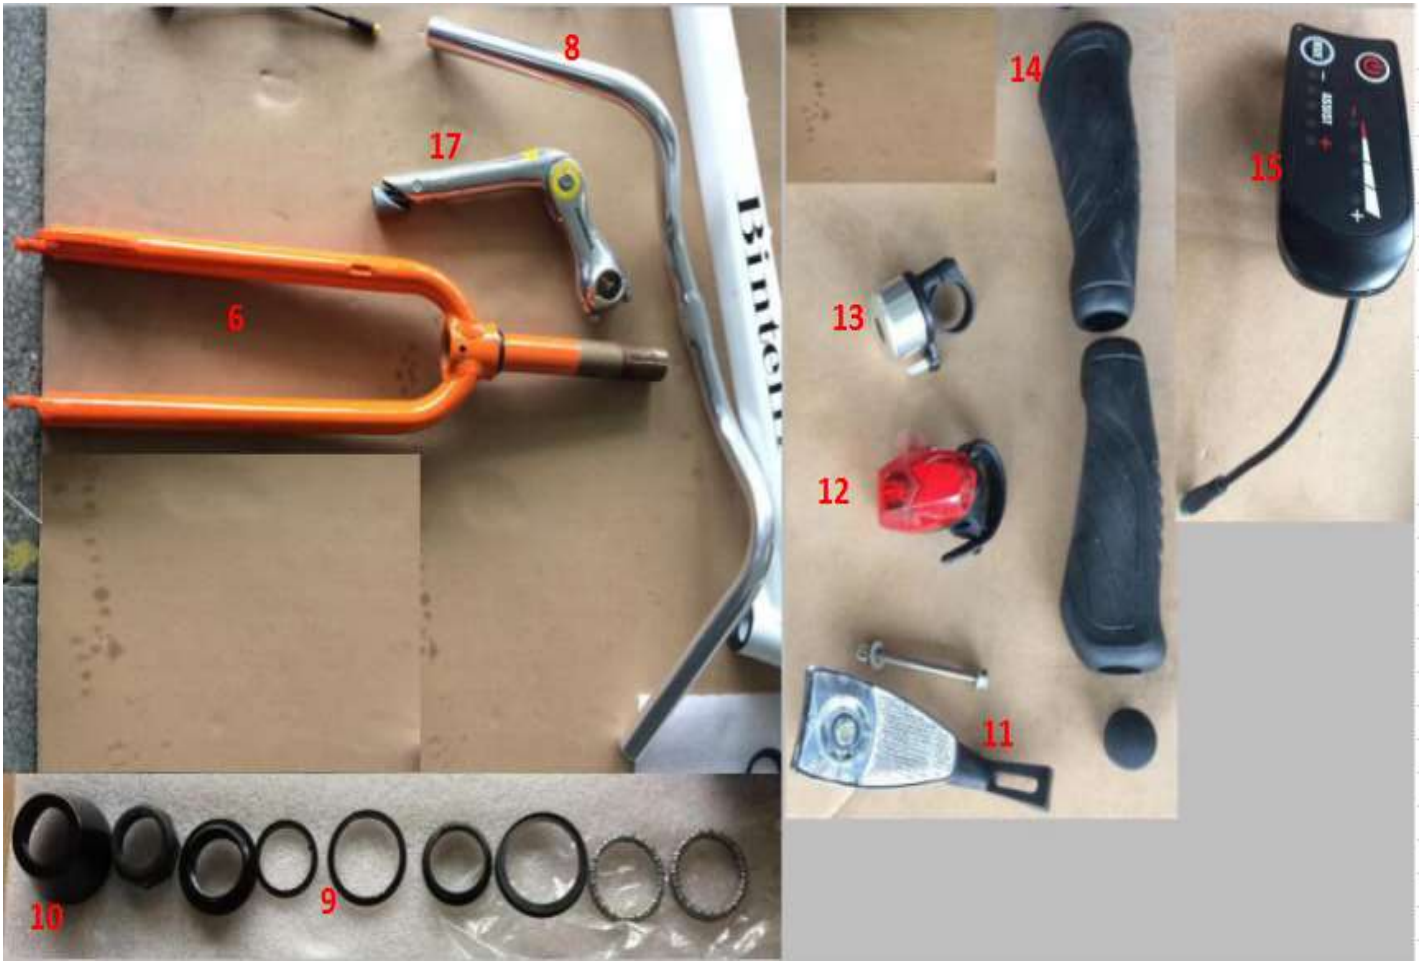

Bintelli B1 Electric Bicycle Parts Manual

ITEM NO.	PARTS NAME	BINELLI NO.	SPECIFICATION
1	Frame	N/A	Aluminum 6061,26"
2	Derailleur Bracket	BB-498	Silver
3	Seat	BB-40	black
4	Seat Post	BB-146	promax, Ø31.8mm,black
5	Seat Post Clamp	BB-08	black

ITEM NO.	PARTS NAME	BINTELLI NO.	SPECIFICATION
6	Front Fork (Light Blue)	BB-47-LightBlue	Aluminum, Light Blue
	Front Fork (White)	BB-47-White	Aluminum, White
	Front Fork (Mint)	BB-47-Mint	Aluminum, Mint
	Front Fork (Orange)	BB-47-Orange	Aluminum, Orange
	Front Fork (Iridescent Pink)	BB-47-IridescentPink	Aluminum, Iridesent Pink
	Front Fork (Purple)	BB-47-Purple	Aluminum, Purple
17	Handlebar Stem	BB-48	Aluminum, Ajustable
8	Handlebar	BB-49	Aluminum
9	Fork Parts	BB-50	
10	Fork Parts Cap	BB-140-1	Aluminum, black
11	Front Light	BB-8193	Spaninga, battery powered
12	Rear Light	BB-200	Led, on seat post, battery powered
13	Bell	BB-87	
14	Handlebar Grip Set (L&R)	BB-206	Velo, black, same as M1
15	Display	BB-822	LED,Kingmeter, no light button, 36v, short cord

ITEM NO.	PARTS NAME	BINTELLI NO.	SPECIFICATION
16	Battery	BB-69	36V,10Ah,black,JKBA
17	Battery Box Bracket	BB-69-1	Aluminum
	Battery Lock and Key	BB-207	
	Battery Fuse	BB-623	30Amp
18	Controller	BB-63	36V13A,TG
	Controller	BB-63-V2	
19	Motor (350w)	BB-62	36V,350W,XOFO
	Motor (500w)	BB-217	36V,500W,XOFO
	Motor Cable	BB-866	

20

21

22

23

24

ITEM NO.	PARTS NAME	BINTELLI NO.	SPECIFICATION
20	Chain	BB-61	
21	B.B. Axle	BB-51	
22	Crank	BB-52	52teeth
23	Pedal Set (left and right)	BB-176	alluminum, black
24	Kick Stand	BB-145	black

ITEM NO.	PARTS NAME	BINTELLI NO.	SPECIFICATION
25	Brake Lever (Left)	BB-21	Wuxing, Left side
	Brake Lever (Right)	BB-21-Right	Wuxing, Right side
26	Pedal Assist Sensor (PAS Sensor)	BB-64	1:1 PAS,6magnet
27	Front Brake Line	BB-35	Wuxing
28	Rear Brake Line	BB-36	Wuxing
29	Transmission Cable Housing	BB-37	
30	Wire Harness	BB-238	Integrated