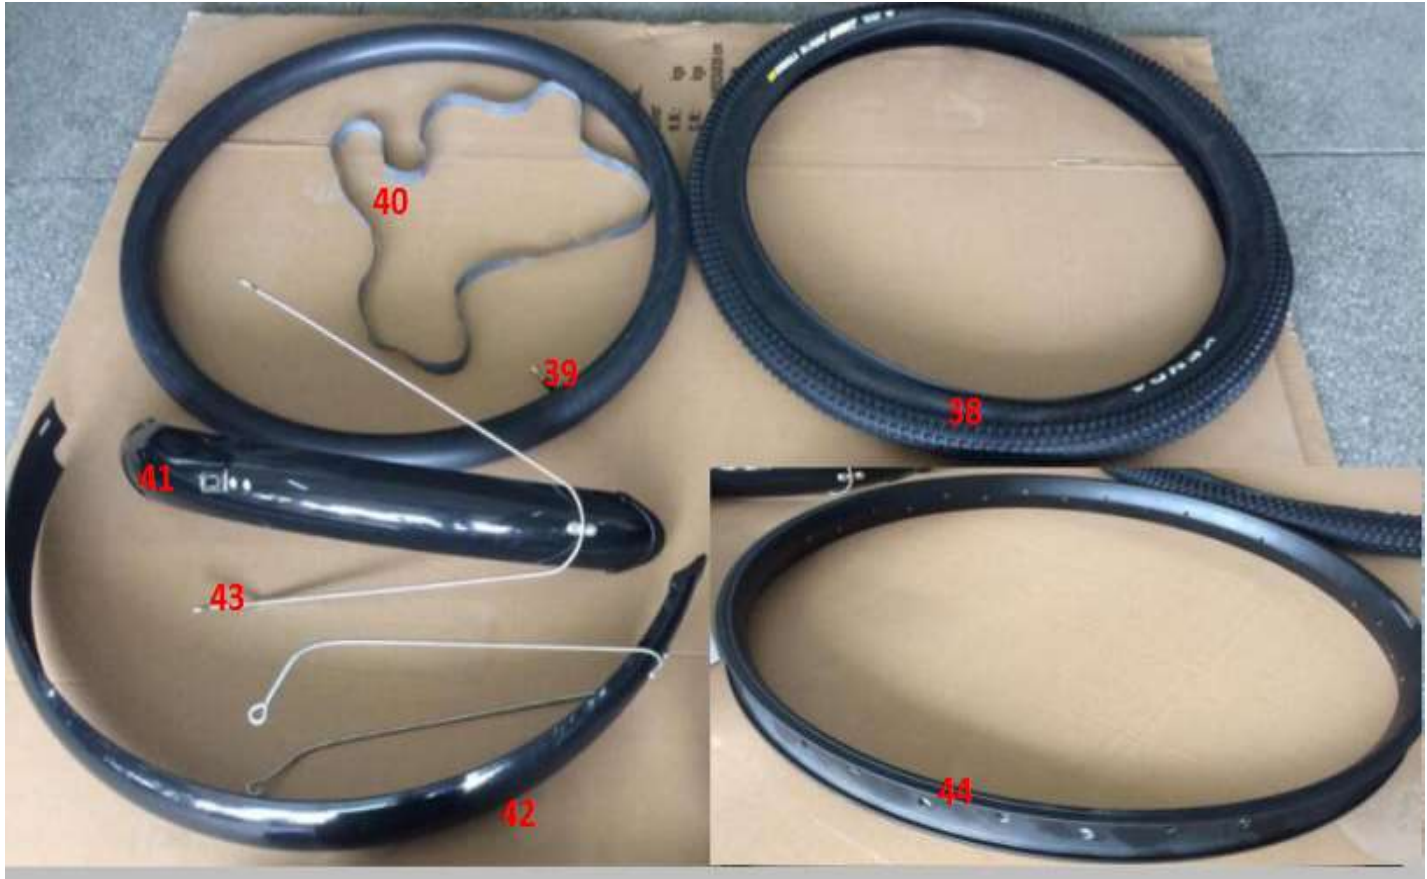

ITEM NO.	PARTS NAME	BINTELLI NO.	SPECIFICATION
16	Battery	BB-69	36V,10Ah,black,JKBA
17	Battery Box Bracket	BB-69-1	Aluminum
	Battery Lock and Key	BB-207	
	Battery Fuse	BB-623	30Amp
18	Controller	BB-63	36V13A,TG
	Controller	BB-63-V2	
19	Motor (350w)	BB-62	36V,350W,XOFO
	Motor (500w)	BB-217	36V,500W,XOFO
	Motor Cable	BB-866	

20

21

22

23

24

ITEM NO.	PARTS NAME	BINTELLI NO.	SPECIFICATION
20	Chain	BB-61	
21	B.B. Axle	BB-51	
22	Crank	BB-52	52teeth
23	Pedal Set (left and right)	BB-176	alluminum, black
24	Kick Stand	BB-145	black

ITEM NO.	PARTS NAME	BINTELLI NO.	SPECIFICATION
25	Brake Lever (Left)	BB-21	Wuxing, Left side
	Brake Lever (Right)	BB-21-Right	Wuxing, Right side
26	Pedal Assist Sensor (PAS Sensor)	BB-64	1:1 PAS,6magnet
27	Front Brake Line	BB-35	Wuxing
28	Rear Brake Line	BB-36	Wuxing
29	Transmission Cable Housing	BB-37	
30	Wire Harness	BB-238	Integrated

ITEM NO.	PARTS NAME	BINTELLI NO.	SPECIFICATION
31	Thumb Throttle (Long Cord)	BB-20	Thumb throttle, Wuxing
	Thumb Throttle (Short Cord)	BB-20-B1	
32	Cassette	BB-29	Shimano
33	Shifter with Transmission Cable	BB-30	Shimano,7speed
34	Derailleur	BB-31	Shimano,7speed,TX55
35	Rear Disk Brake	BB-12	promax
36	Front Disk Brake	BB-13	promax
37	Brake Disk (Rotor)	BB-13-1	promax,160mm

ITEM NO.	PARTS NAME	BINTELLI NO.	SPECIFICATION
38	Tire	BB-77	26X2.35, Kenda
39	Inner Tube	BB-78	26X2.35, Kenda
40	N/A	N/A	
41	Front Fender	BB-186	Plastic, black
42	Rear Fender	BB-190	Plastic, black
43	Front Fender Bracket	BB-243	Steel,silver
	Rear Fender Bracket	BB-244	Steel,silver
44	Rim	BB-71	26" ,Aluminum,Prowell