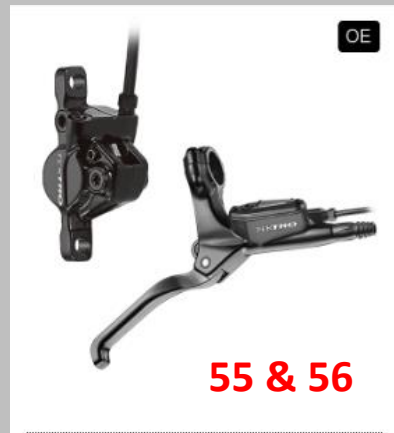

ITEM NO.	PART NAME	PART NUMBER	UNIT	QTY
1	FRAME	BB-302	PCS	1
9	SIDE STAND	BB-303	PCS	1
10	SADDLE	BB-304	PCS	1
11	SEAT POST	BB-305	PCS	1
12	SEAT POST CLAP	BB-306	PCS	1
13	B.B SET	BB-307	PCS	1
16	CRANK SET	BB-308	SET	1
17	REAR SHOCK	BB-309	PCS	1

ITEM NO.	PARTS NAME	BINTELLI NO.	UNIT	QTY
18	TIRE	BB-310	SET	2
19	FRONT HUB	BB-311	PCS	1
20	F SPOKE	BB-312	PCS	18
22	R SPOKE	BB-313	PCS	36
23	RIM TAPE	BB-314	SET	2
24	F RIM	BB-315	PCS	1
25	R RIM	BB-316	PCS	1
26	F SPOKE REFLECTOR	BB-317	PCS	1
27	R SPOKE REFLECTOR	BB-318	PCS	1
28	REFLECTOR	BB-319	PCS	1
29	REFLECTOR HOLDER	BB-320	PCS	1
30	REAR REFLECTOR	BB-321	PCS	1

ITEM NO.	PART NAME	PART NUMBER	UNIT	QTY
32	FORK	BB-323	PCS	1
33	HANDLEBAR	BB-324	PCS	1
34	STEM	BB-325	PCS	1
35	HEAD SET	BB-326	SET	1
37	RING BELL	BB-327	PCS	1
38	GRIPS	BB-328	SET	1

39

40

41

43

42

44

ITEM NO.	PART NAME	PART NUMBER	UNIT	QTY
39	THUMB THROTTLE	BB-329	PCS	1
40	SHIFTER	BB-330	PCS	1
41	DERAILLEUR	BB-331	PCS	1
42	CASSETTE	BB-332	PCS	1
43	CHAIN	BB-333	PCS	1
44	PEDALS	BB-334	SET	1

ITEM NO.	PART NAME	PART NUMBER	UNIT	QTY
45	SHIFT CABLE	BB-335	PCS	1
46	SHIFT CABLE	BB-336	PCS	1
47	MOTOR	BB-337	PCS	1
48	DISPLAY	BB-338	PCS	1
49	CONTROLLER	BB-339	PCS	1
50	BATTERY	BB-340	SET	1
52	CHARGER	BB-341	PCS	1
53	PAS SENSOR	BB-342	PCS	1