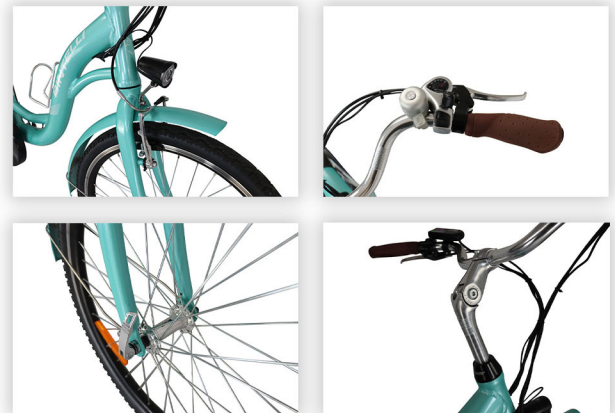

THIS MODEL'S FEATURES:

FOR MORE INFORMATION
PLEASE CONTACT:

Bintelli
2137 Savannah Hwy
Charleston, SC 29414
(866)542-8677